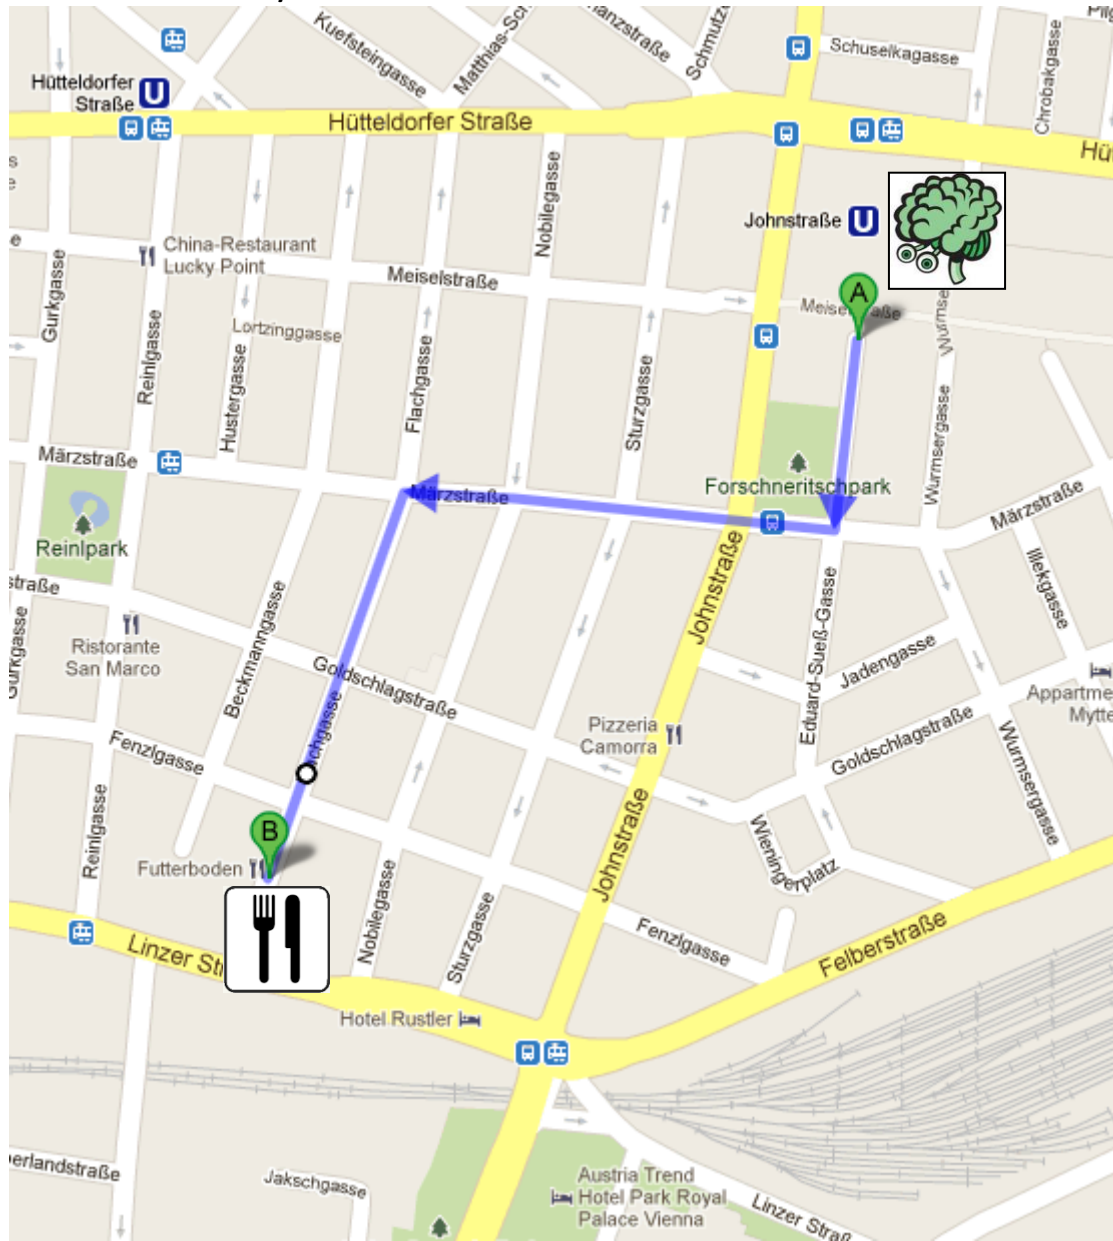

VENUE DAY 1 and 2 - TW31/TW41

VENUE DAY 3 – TW51